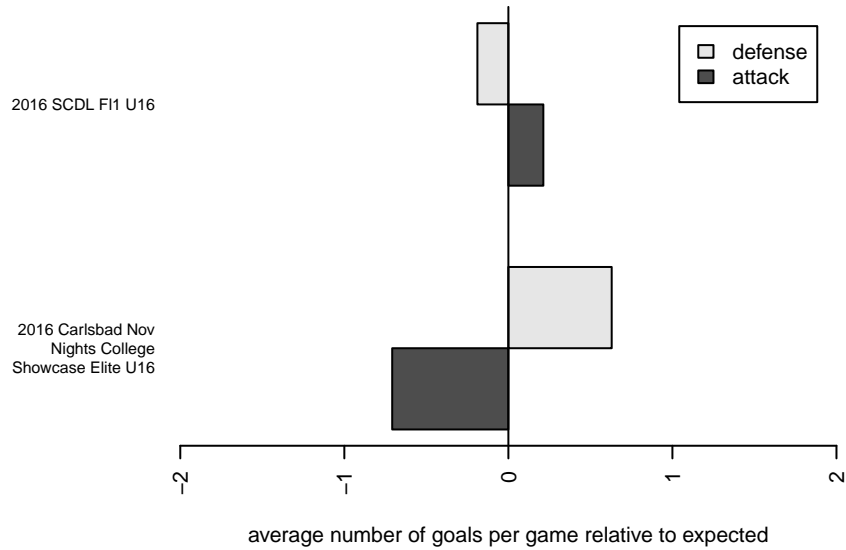

West Coast FC Cloutier B01

Mission Viejo, CAS
 B01 total strength=1764
 attack=35.82 defense=22.32
 fall league = SCDL FI1 U16

alt names used:
 WEST COAST FC B2001 CLOUTIER (CAS)
 West Coast FC B01 Cloutier

Venues played:
 2016 SCDL FI1 U16
 2016 Carlsbad Nov Nights College Showcase E

**attack and defense variance (black dot)
relative to other teams
and top 10 in region**

**attack and defense rating
relative to others at age
and all opponents in last 13 months**

**attack and defense rating
relative to others at age
and all opponents in last 13 months**

Performance relative to 13 month average

Performance relative to 13 month average

Distribution of opponents
 Red = Lose zone, Blue = Win zone, Green = Even
 Black line separates win/lose zones