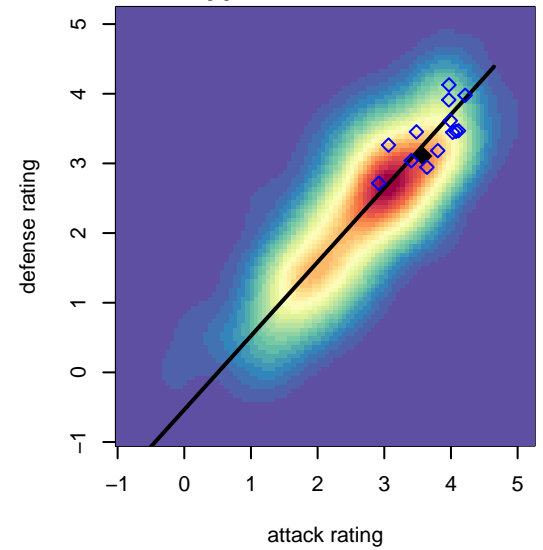

West Coast FC Cloutier B01

Mission Viejo, CAS
 B01 total strength=1764
 attack=35.82 defense=22.32
 fall league = SCDL FI1 U16

alt names used:
 WEST COAST FC B2001 CLOUTIER (CAS)
 West Coast FC B01 Cloutier

Venues played:
 2016 SCDL FI1 U16
 2016 Carlsbad Nov Nights College Showcase E

**attack and defense variance (black dot)
relative to other teams
and top 10 in region**

**attack and defense rating
relative to others at age
and all opponents in last 13 months**

**attack and defense rating
relative to others at age
and all opponents in last 13 months**

Performance relative to 13 month average

Performance relative to 13 month average

Distribution of opponents
 Red = Lose zone, Blue = Win zone, Green = Even
 Black line separates win/lose zones