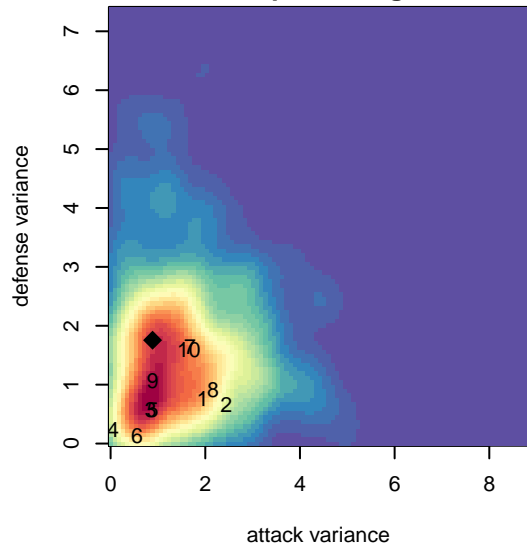

West Coast FC Cloutier B01

Mission Viejo, CAS
 B01 total strength=1764
 attack=35.82 defense=22.32
 fall league = SCDL FI1 U16

alt names used:
 WEST COAST FC B2001 CLOUTIER (CAS)
 West Coast FC B01 Cloutier

Venues played:
 2016 SCDL FI1 U16
 2016 Carlsbad Nov Nights College Showcase E

**attack and defense variance (black dot)
relative to other teams
and top 10 in region**

**attack and defense rating
relative to others at age
and all opponents in last 13 months**

**attack and defense rating
relative to others at age
and all opponents in last 13 months**

Performance relative to 13 month average

Performance relative to 13 month average

Distribution of opponents
 Red = Lose zone, Blue = Win zone, Green = Even
 Black line separates win/lose zones