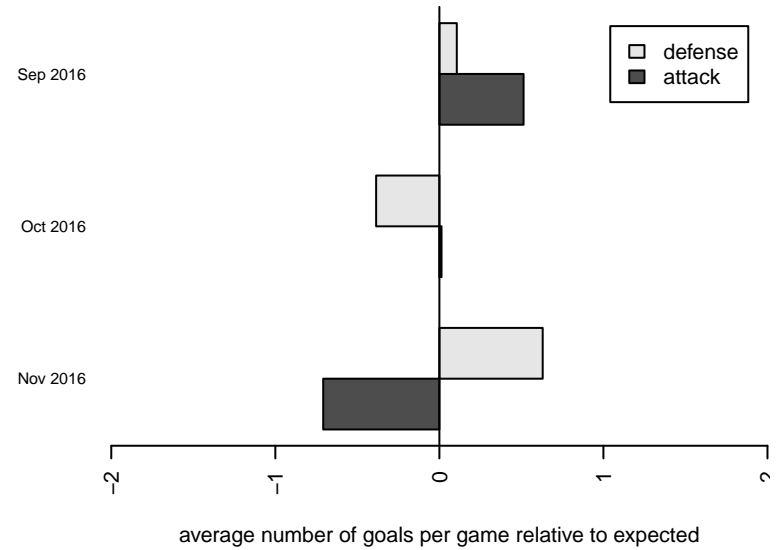

West Coast FC Cloutier B01

Mission Viejo, CAS
 B01 total strength=1764
 attack=35.82 defense=22.32
 fall league = SCDL FI1 U16

alt names used:
 WEST COAST FC B2001 CLOUTIER (CAS)
 West Coast FC B01 Cloutier

Venues played:
 2016 SCDL FI1 U16
 2016 Carlsbad Nov Nights College Showcase E

**attack and defense variance (black dot)
relative to other teams
and top 10 in region**

**attack and defense rating
relative to others at age
and all opponents in last 13 months**

**attack and defense rating
relative to others at age
and all opponents in last 13 months**

Performance relative to 13 month average

Performance relative to 13 month average

Distribution of opponents
 Red = Lose zone, Blue = Win zone, Green = Even
 Black line separates win/lose zones