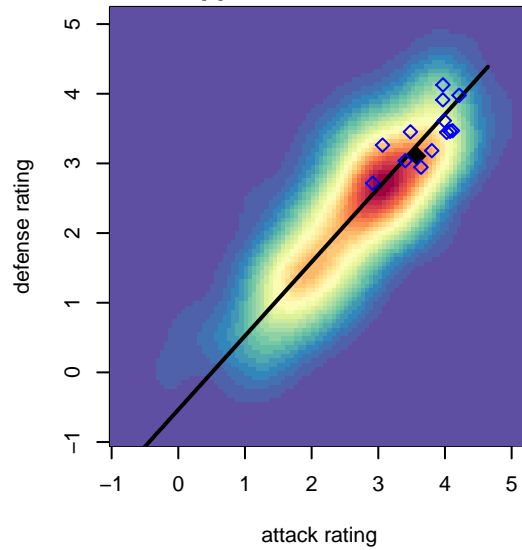

West Coast FC Cloutier B01

Mission Viejo, CAS
 B01 total strength=1764
 attack=35.82 defense=22.32
 fall league = SCDL FI1 U16

alt names used:
 WEST COAST FC B2001 CLOUTIER (CAS)
 West Coast FC B01 Cloutier

Venues played:
 2016 SCDL FI1 U16
 2016 Carlsbad Nov Nights College Showcase E

**attack and defense variance (black dot)
relative to other teams
and top 10 in region**

**attack and defense rating
relative to others at age
and all opponents in last 13 months**

**attack and defense rating
relative to others at age
and all opponents in last 13 months**

Performance relative to 13 month average

Performance relative to 13 month average

Distribution of opponents
 Red = Lose zone, Blue = Win zone, Green = Even
 Black line separates win/lose zones